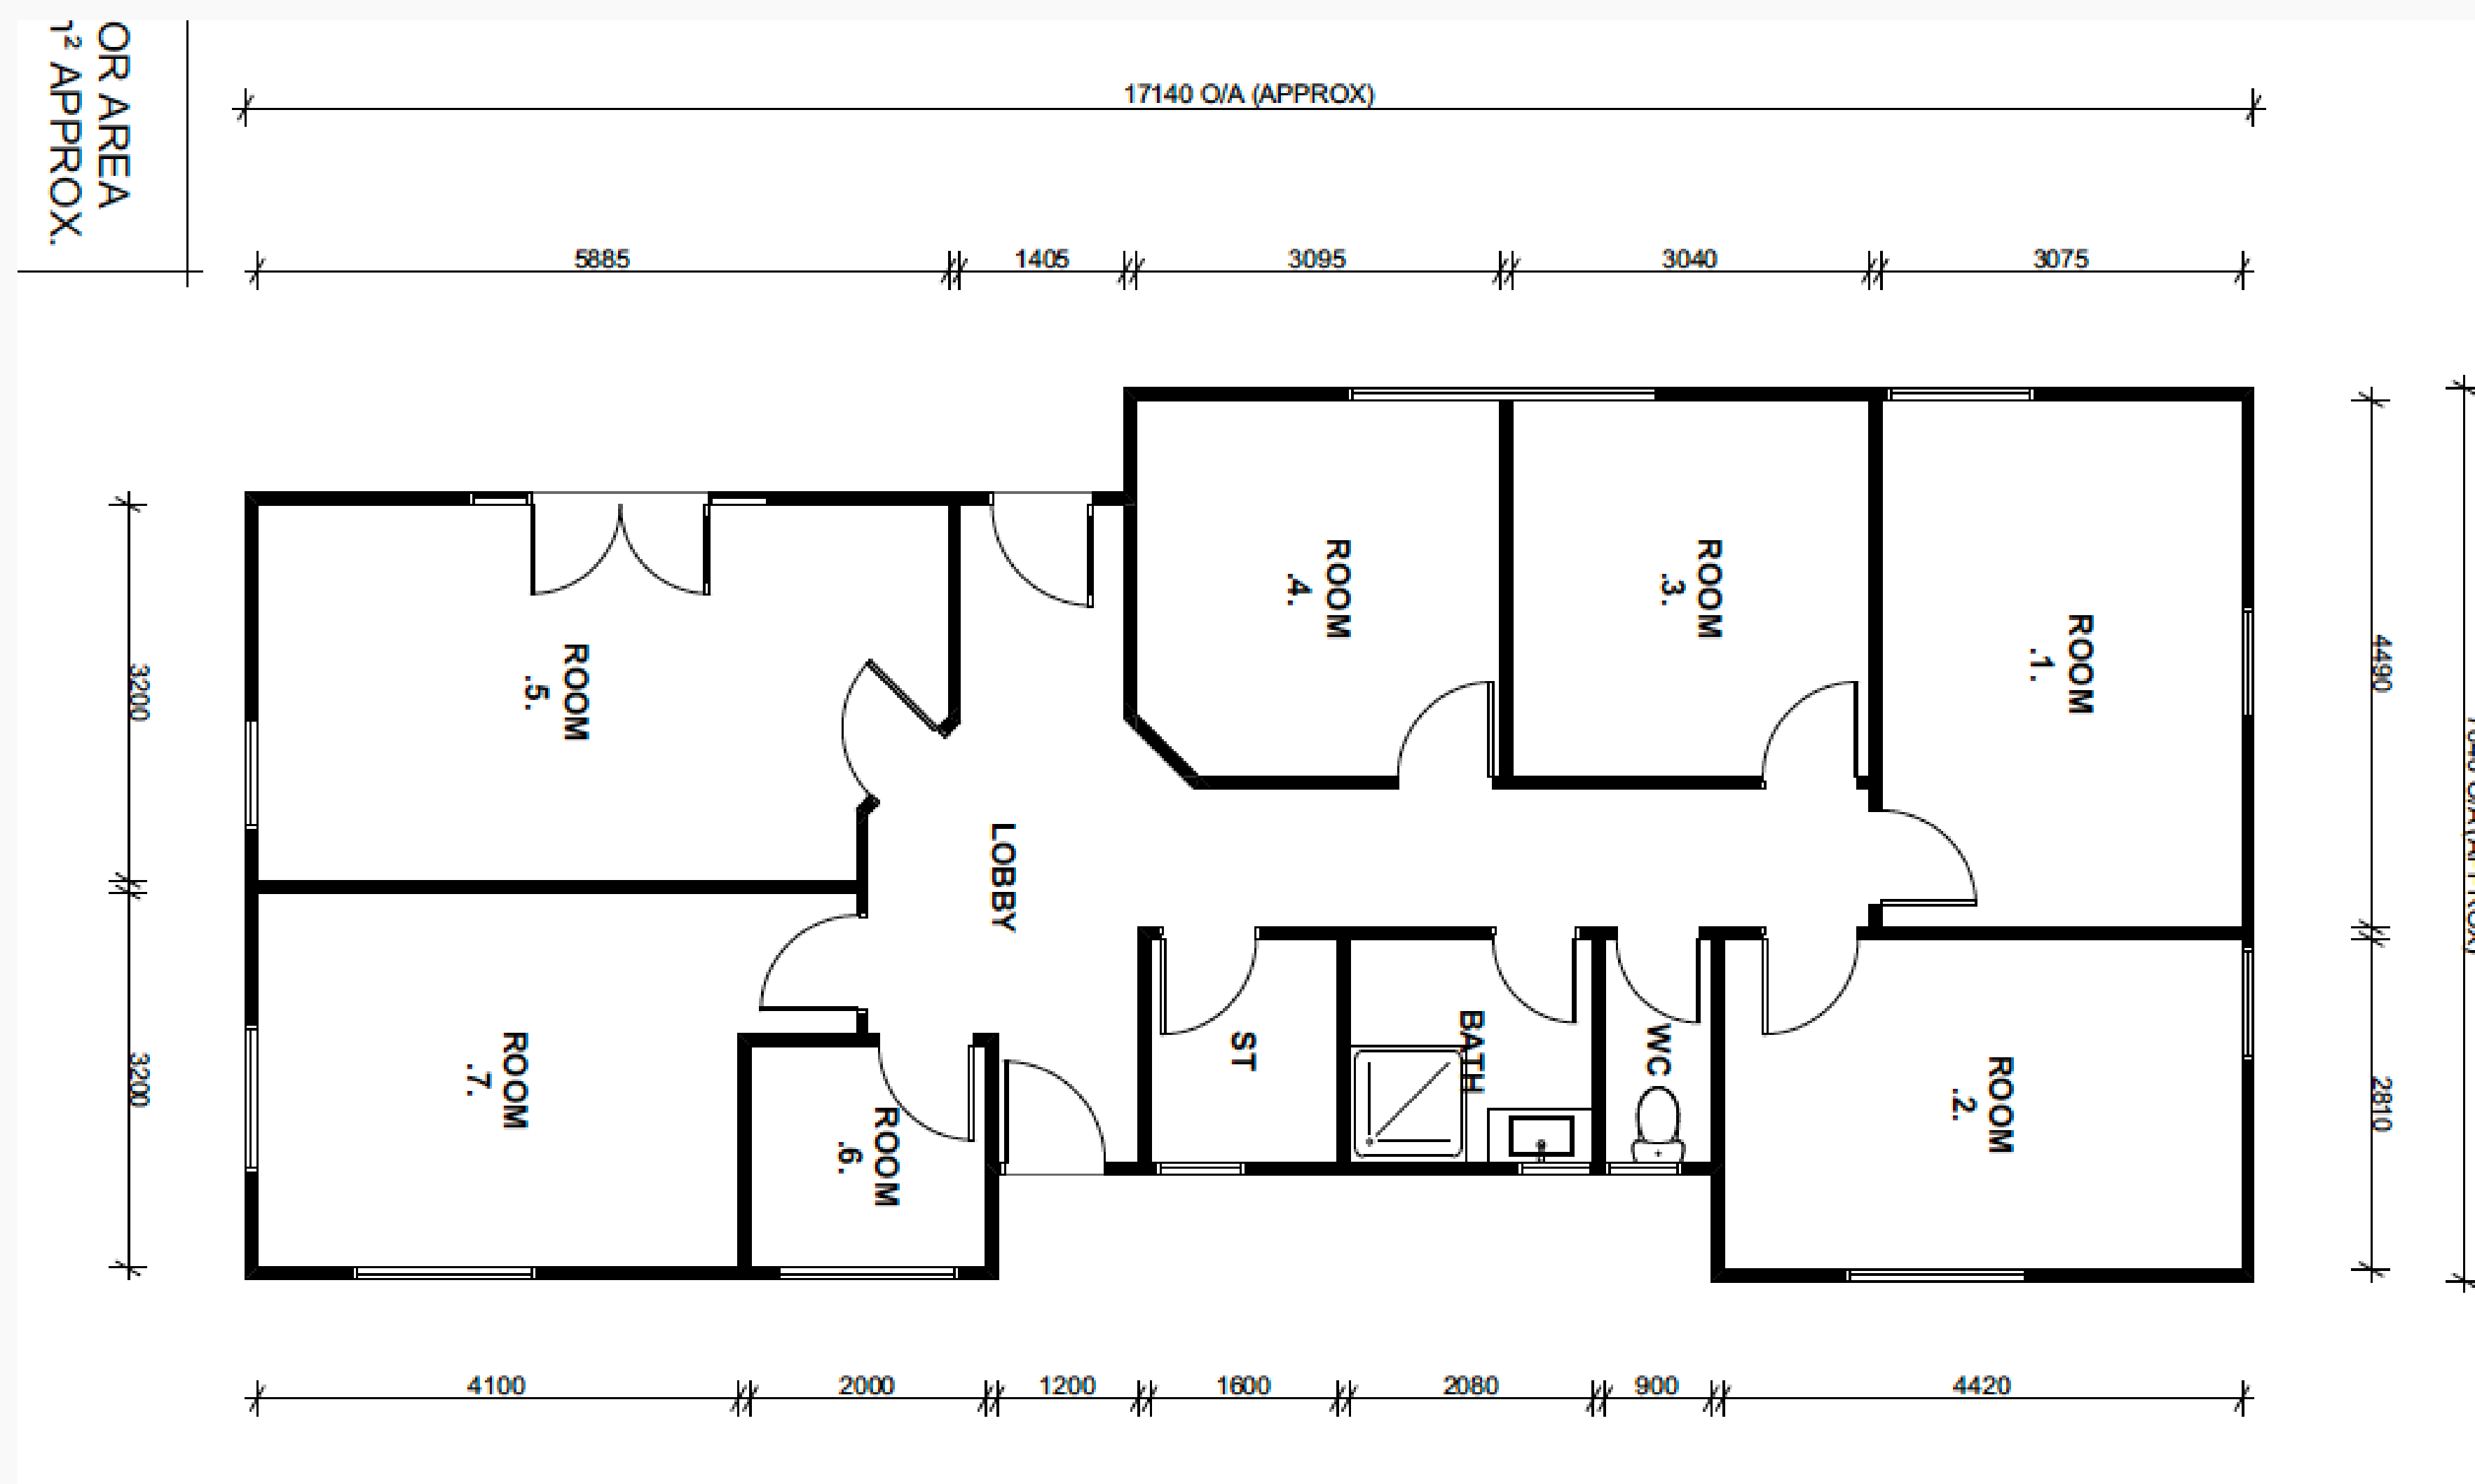

Introducing "BUDDY"

CRAIG WALKER
BUILDING REMOVALS LTD

DRAWING FOR MARKETING PURPOSE ONLY - NOT TO SCALE
PLEASE REQUEST SCALE 1:100 @ A3 for PLANNING

\$166,750.00 GST INC RESITED : Conditions Apply 6 ROOM - 117.7SQM