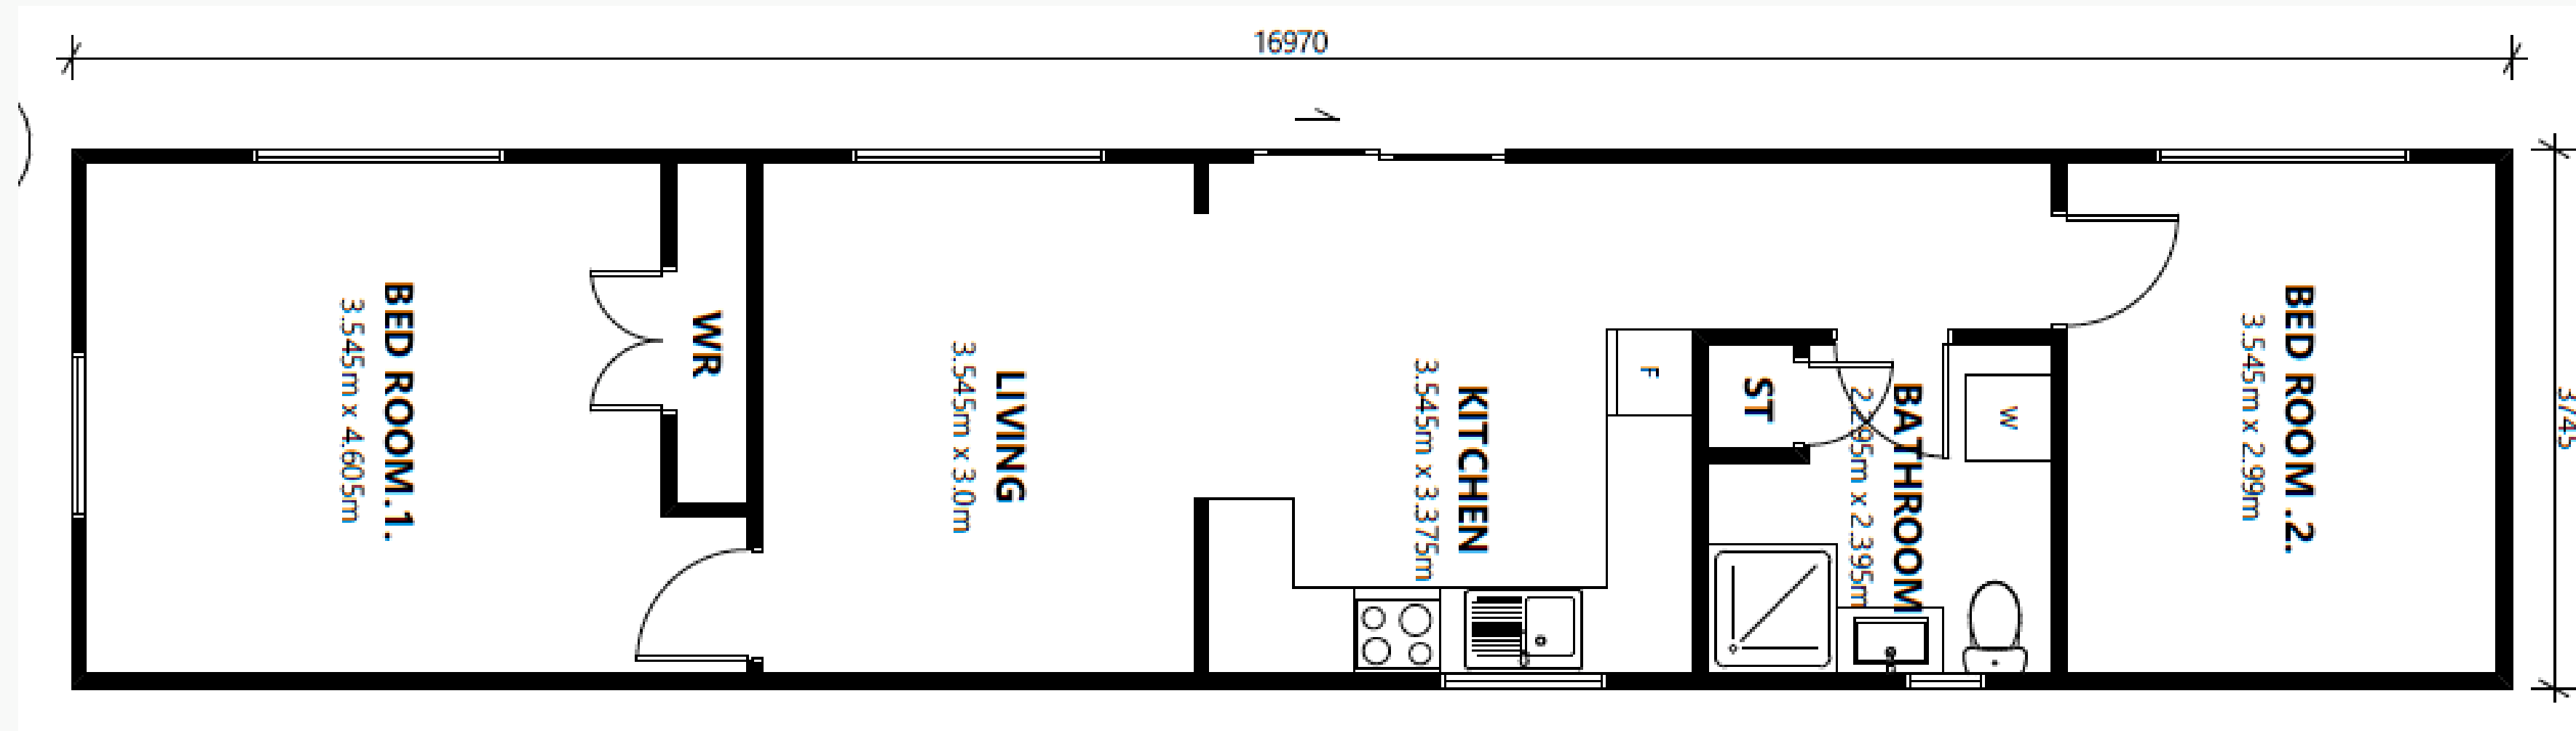

Introducing "MELODY"

CRAIG WALKER
BUILDING REMOVALS LTD

DRAWING FOR MARKETING PURPOSE ONLY - NOT TO SCALE
PLEASE REQUEST SCALE 1:100 @ A3 for PLANNING

\$57,500.00 GST INC RESITED: Conditions Apply

2 BRM 63.6 SQM